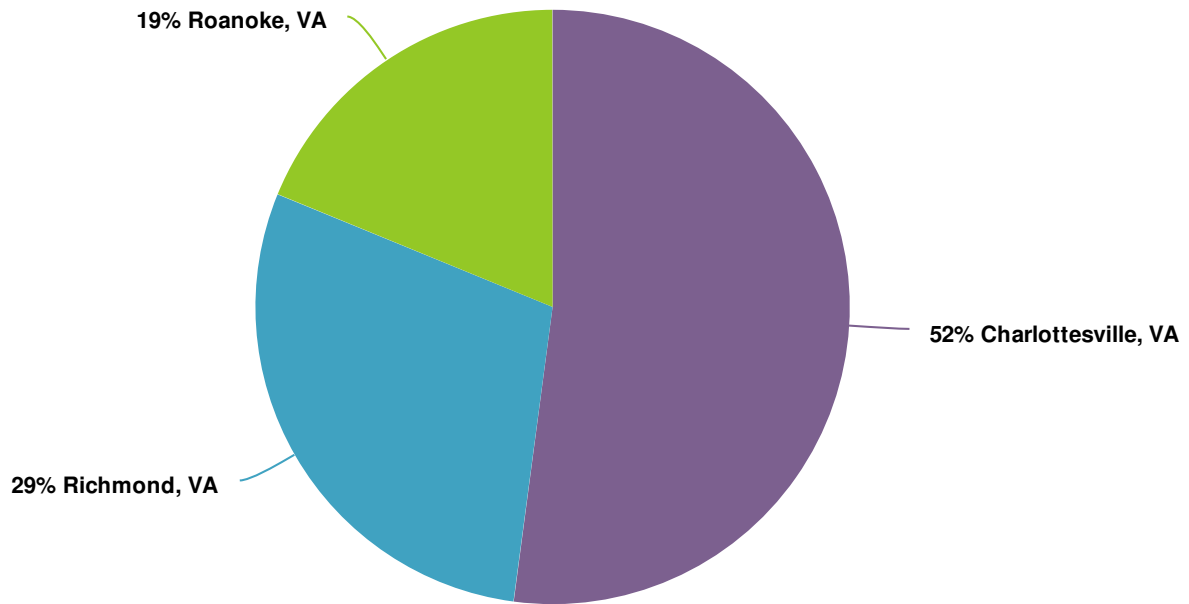

VHIMA Survey for 2019 Conference Location

1. Preferred location choice:

Value		Percent	Responses
Charlottesville, VA		24.5%	64
Richmond, VA		57.9%	151
Roanoke, VA		17.6%	46

Totals: 0

2. Second location choice:

Value		Percent	Responses
Charlottesville, VA		52.1%	136
Richmond, VA		29.1%	76
Roanoke, VA		18.8%	49

Totals: 0