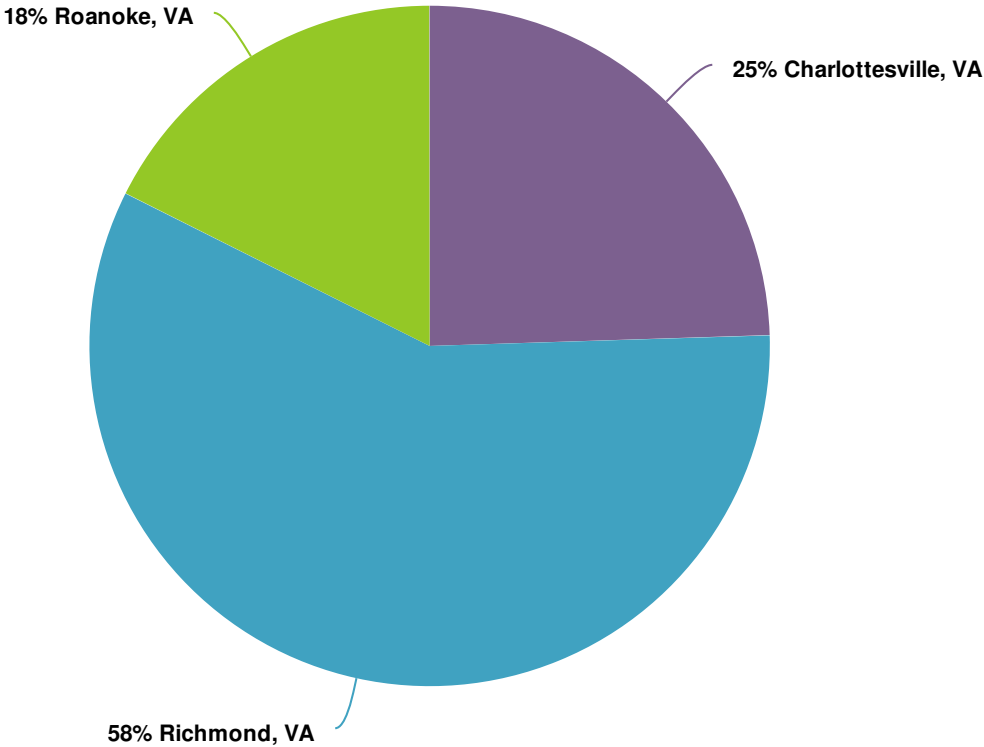

VHIMA Survey for 2019 Conference Location

1. Preferred location choice:

Value		Percent	Responses
Charlottesville, VA		24.5%	64
Richmond, VA		57.9%	151
Roanoke, VA		17.6%	46

Totals: 0

2. Second location choice:

Value		Percent	Responses
Charlottesville, VA		52.1%	136
Richmond, VA		29.1%	76
Roanoke, VA		18.8%	49

Totals: 0